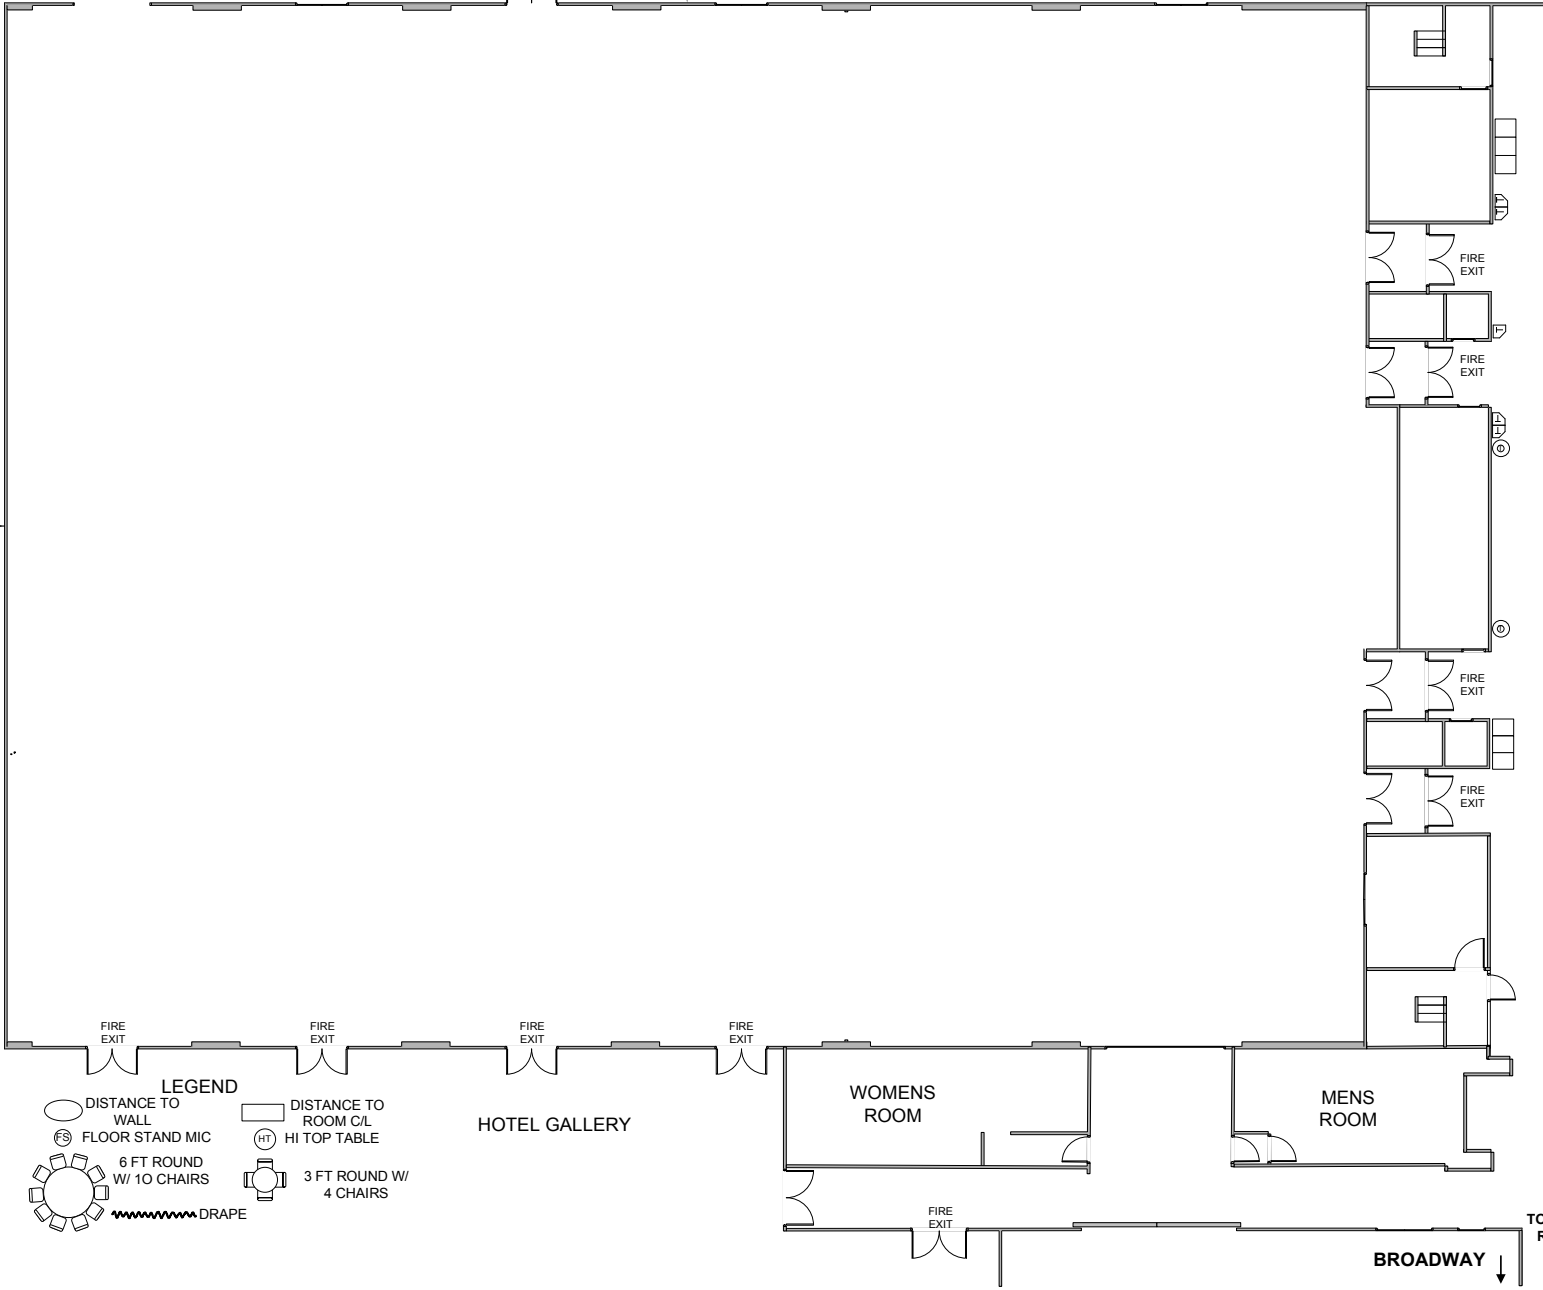

NORTH
LOADING DOCK
MOVE-IN

MAPLE AVE
FIRE
EXIT

WEDGE ROOM

Saratoga Springs City Center

DRAWN BY C.K. EVANS
5/3/2011 REVISION NO.3
5/3/2011

E L S W O R T H
J O N E S
P L A C E

- LEGEND**
- DISTANCE TO WALL
 - FLOOR STAND MIC
 - HI TOP TABLE
 - 6 FT ROUND W/ 10 CHAIRS
 - 3 FT ROUND W/ 4 CHAIRS
 - DRAPE
 - DISTANCE TO ROOM C/L

HOTEL GALLERY

WOMENS ROOM

MENS ROOM

BROADWAY

TO MEETING ROOM # 1

TO MEETING ROOM # 2

FAMILY RESTRM.

WOMENS RESTROOM

MENS RESTROOM

WALKWAY