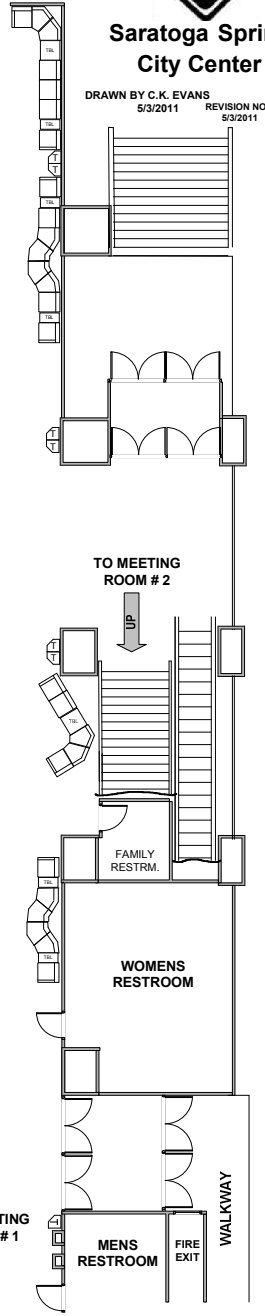

NORTH
LOADING DOCK
MOVE-IN

MAPLE AVE
FIRE
EXIT

WEDGE ROOM

Saratoga Springs City Center

DRAWN BY C.K. EVANS
5/3/2011 REVISION NO.3
5/3/2011

E L S W O R T H
J O N E S
P L A C E

- LEGEND**
- DISTANCE TO WALL
 - FLOOR STAND MIC
 - HI TOP TABLE
 - 6 FT ROUND W/ 10 CHAIRS
 - 3 FT ROUND W/ 4 CHAIRS
 - DRAPE
 - DISTANCE TO ROOM C/L

HOTEL GALLERY

WOMENS ROOM

MENS ROOM

BROADWAY

TO MEETING ROOM # 1

TO MEETING ROOM # 2

FAMILY RESTRM.

WOMENS RESTROOM